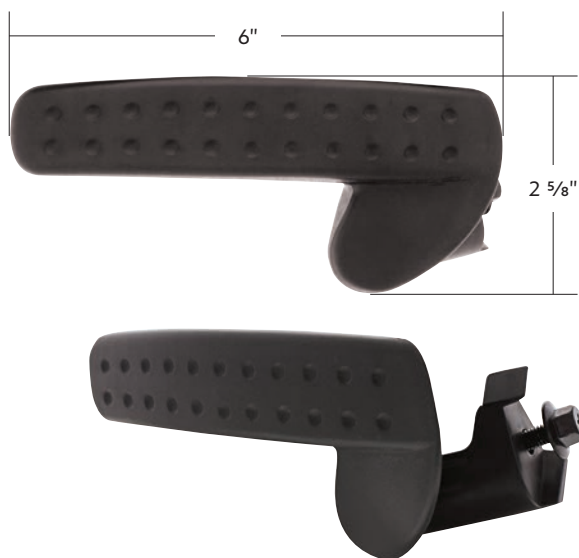

Pointed Cap

- Injection molded ABS plastic that is high-impact, light-weight, and corrosion resistant
- Removable pointed shape cap
- Universal fit, fits most 11-1/4" and bolt circle/center applications
- Available with 33mm standard style push-on nut covers
- Fits most 20", 22-1/2", and 24-1/2" wheel
- Each set includes 1 cover, 1 cap, 10 nut covers, and 2 metal washers for securing axle cover to wheel

10363 Chrome

1 Pc. / Cbox

33mm
Push-On

Dome Front Axle Cover With 33mm Standard Style Push-On Nut Covers

Dome Cap

- Injection molded ABS plastic that is high-impact, light-weight, and corrosion resistant
- Removable dome shape cap
- Universal fit, fits most 11-1/4" and bolt circle/center applications
- Available with 33mm standard style push-on nut covers.
- Fits most 20", 22-1/2", and 24-1/2" wheel
- Each set includes 1 cover, 1 cap, 10 nut covers, and 2 metal washers for securing axle cover to wheel

10135 Chrome

1 Pc. / Cbox

8-1/2" Chrome 320R Convex Mirror - Centered Mounting Stud

320R Convex Mirror

- Beautiful chrome plated metal housing
- 320R contour radius convex mirror glass
- Helps to improve visibility and reduce accidents
- Universal application, left or right hand installation

60048 8-1/2" Convex Mirror

1 Pc. / Cbox

Black Interior Door Handle

2008-2017 Freightliner Cascadia

- Quality injection molded plastic replacement door handle
- Perfect for replacing the damaged door handle
- Direct replacement to OEM A18-46490-001
- Passenger side application
- Shipping in bulk