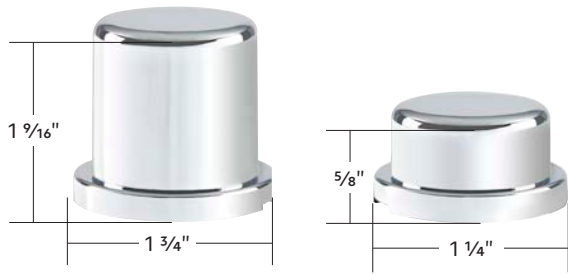

Chrome Plastic Huck Rivet/Nut Cover Set

Huck Rivet Nut Cover Set

- Chrome plastic huck rivet/nut cover set
- 48 pieces per set: 1-3/16" X 1-9/16" nut covers (item # 10774B) X 44 and 3/4" X 5/8" nut covers (item # 10755B) X 4

10773 Chrome

1 Pc. / Cbox

33mm
Push-On

Pointed Front Axle Cover With 33mm Standard Style Push-On Nut Covers

Pointed Cap

- Injection molded ABS plastic that is high-impact, light-weight, and corrosion resistant
- Removable pointed shape cap
- Universal fit, fits most 11-1/4" and bolt circle/center applications
- Available with 33mm standard style push-on nut covers
- Fits most 20", 22-1/2", and 24-1/2" wheel
- Each set includes 1 cover, 1 cap, 10 nut covers, and 2 metal washers for securing axle cover to wheel

10363 Chrome

1 Pc. / Cbox

33mm
Push-On

Dome Front Axle Cover With 33mm Standard Style Push-On Nut Covers

Dome Cap

- Injection molded ABS plastic that is high-impact, light-weight, and corrosion resistant
- Removable dome shape cap
- Universal fit, fits most 11-1/4" and bolt circle/center applications
- Available with 33mm standard style push-on nut covers.
- Fits most 20", 22-1/2", and 24-1/2" wheel
- Each set includes 1 cover, 1 cap, 10 nut covers, and 2 metal washers for securing axle cover to wheel

10135 Chrome

1 Pc. / Cbox