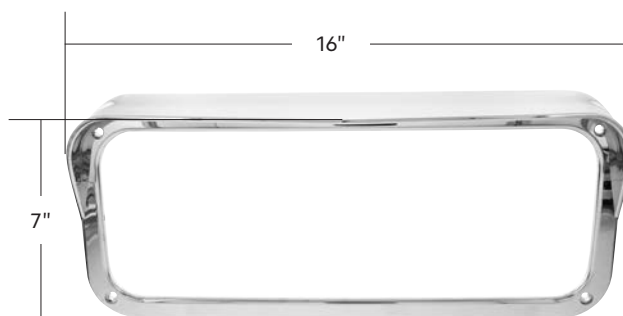

3100 LUMENS

IP67 WATER RESISTANT