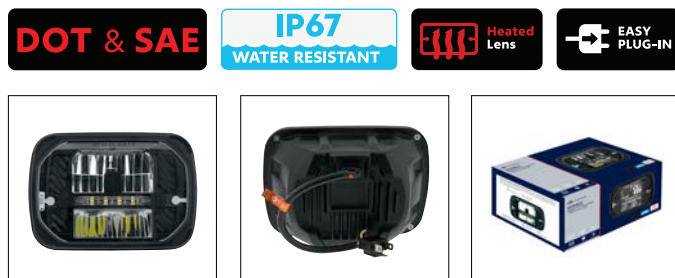

31248	7" LED Headlight	1 Pc. / Cbox
--------------	-------------------------	--------------

FLYER: UN221025

ULTRALIT™

Heated 5"X7" LED Headlight With White Position Light

5"X7" Heated LED Headlight

- Features a heating system that automatically de-ices and defrosts the headlight lens
- Integrated monitoring system to turn off heating when snow & ice has cleared from lens
- Powerful 5700K white LEDs with 500 lumens on low function and 1600 lumens on high function
- Durable glass lens with heavy duty corrosion resistant aluminum housing. Resists shock and vibration
- Super bright white center position light bar with 4 LEDs
- Position light wiring required
- Easy plug-in design with standard H4 style connector plug for ease of installation
- Compatible with any 12-24V DC setups
- Note: Due to large heat sink, modification to headlight bucket might be required
- DOT/SAE, FMVSS 108
- IP67 water resistant rating
- Low function: draws 3.5A (heat on)/1.0A (heat off) at 12V
- High function: draws 5.0A (heat on)/2.5A (heat off) at 12V

31249 5"X7" LED Headlight

1 Pc. / Cbox

ULTRALIT™

30 LED 5-3/4" Round Headlight With 60 LED Dual Color Light Bar

5-3/4" Round Headlight

- Single CREE type LED with bright 1000 lumens output
- Features 30 dual color LEDs, bright white and amber LED position light bars
- Amber LEDs automatically overrides white LEDs when powered, perfect for use as turn signal
- Beautiful crystal polycarbonate front lens
- Reinforced aluminum reflector, rugged anti-vibration construction
- Perfect for all 4 headlamp systems in cars and trucks.
- Easy plug-in design with H4 plug for main high beam/low beam function
- Wiring required for white and amber LED position light
Wiring code: Yellow wire=Amber LEDs,
Red wire=White LEDs
- 12-24V DC compatible
- DOT/SAE, FMVSS 108