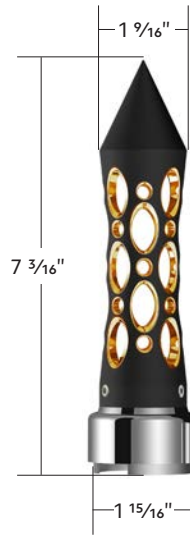

9/10 Speed

Black Thread-On Daytona Style Spike Gearshift Knob With LED and 9/10 Speed Adapter

Daytona Style with 9/10 Speed Adapter

- Designer style thread-on type CNC-machined spike design shift knob with M30X3.5 threads
- Quality zinc die-cast adapter
- Unique LED design, embedded on the adapter base
- Wiring required

70910	Black	Amber LED	1 Pc. / Card
70911	Black	Red LED	1 Pc. / Card
70912	Black	Blue LED	1 Pc. / Card
70913	Black	White LED	1 Pc. / Card

Thread-On