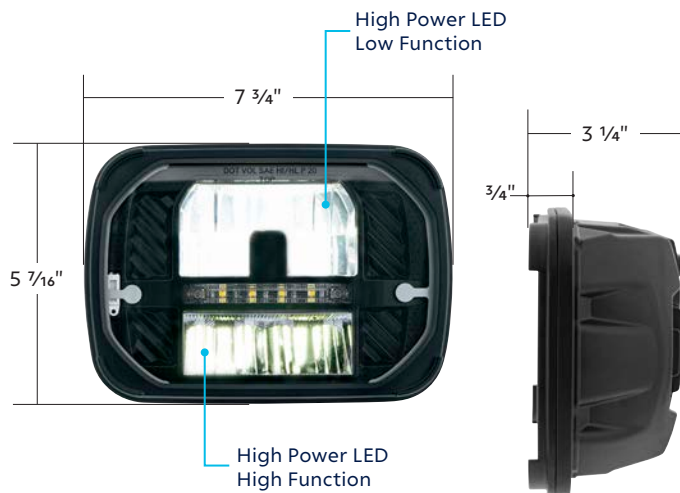

31248	7" LED Headlight	1 Pc. / Cbox
--------------	-------------------------	--------------

FLYER: UN221025

ULTRALIT™

Heated 5"X7" LED Headlight With White Position Light

5"X7" Heated LED Headlight

- Features a heating system that automatically de-ices and defrosts the headlight lens
- Integrated monitoring system to turn off heating when snow & ice has cleared from lens
- Powerful 5700K white LEDs with 500 lumens on low function and 1600 lumens on high function
- Durable glass lens with heavy duty corrosion resistant aluminum housing. Resists shock and vibration
- Super bright white center position light bar with 4 LEDs
- Position light wiring required
- Easy plug-in design with standard H4 style connector plug for ease of installation
- Compatible with any 12-24V DC setups
- Note: Due to large heat sink, modification to headlight bucket might be required
- DOT/SAE, FMVSS 108
- IP67 water resistant rating
- Low function: draws 3.5A (heat on)/1.0A (heat off) at 12V
- High function: draws 5.0A (heat on)/2.5A (heat off) at 12V

31249 5"X7" LED Headlight

1 Pc. / Cbox

ULTRALIT™

30 LED 5-3/4" Round Headlight With 60 LED Dual Color Light Bar

5-3/4" Round Headlight

- Single CREE type LED with bright 1000 lumens output
- Features 30 dual color LEDs, bright white and amber LED position light bars
- Amber LEDs automatically overrides white LEDs when powered, perfect for use as turn signal
- Beautiful crystal polycarbonate front lens
- Reinforced aluminum reflector, rugged anti-vibration construction
- Perfect for all 4 headlamp systems in cars and trucks.
- Easy plug-in design with H4 plug for main high beam/low beam function
- Wiring required for white and amber LED position light
Wiring code: Yellow wire=Amber LEDs,
Red wire=White LEDs
- 12-24V DC compatible
- DOT/SAE, FMVSS 108